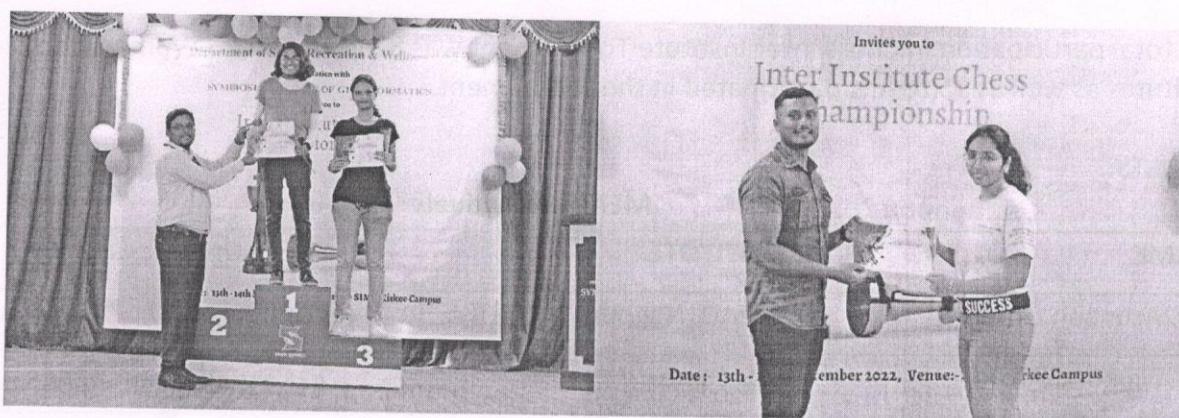

WOMEN'S Individuals

NAME	INSTITUTE	POSITION
Ms. Sweekruthi Prabhakar	SLS, Hyderabad	Winner
Ms. Seeya Thakre	SIT, Nagpur	1st Runner up
Ms. Adrija Dawn	SIG, Pune	2nd Runner up

Team

Name	Institute	Position
Dhruvin Shah, Arnav Gour, Rahul Bihani, Vishwas Rao.	SICSR, Pune	Winner
Shivam Sharma, Shahuraj Mohite, Saket Rishi, Mayank Ranade,	SIT, Pune	1st Runner up
Kaushik Doby, Prajwal Balti, Sai Teja Palleti, Harshith B.	SCHMRD, Pune	2nd Runner up

The championship was well organized by SIG (P) in association with DSRW. Cheers to all the members and Volunteers of the SIG (P) and faculty members of the SIG (P) who supported the members throughout the championship.

Figure 1 Winners (Female Category)