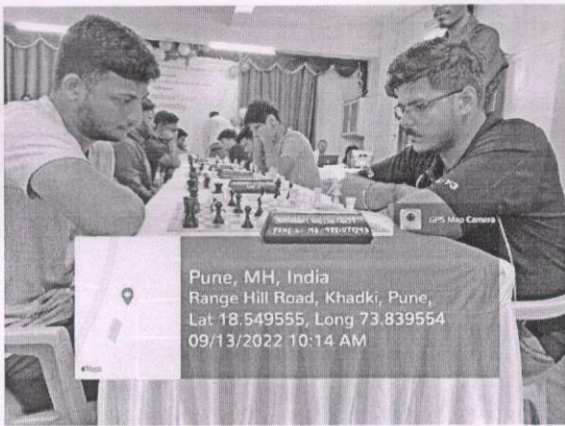

Geotagged Photos of Event:

Pune, MH, India
Range Hill Road, Khadki, Pune,
Lat 18.549555, Long 73.839554
09/13/2022 10:14 AM